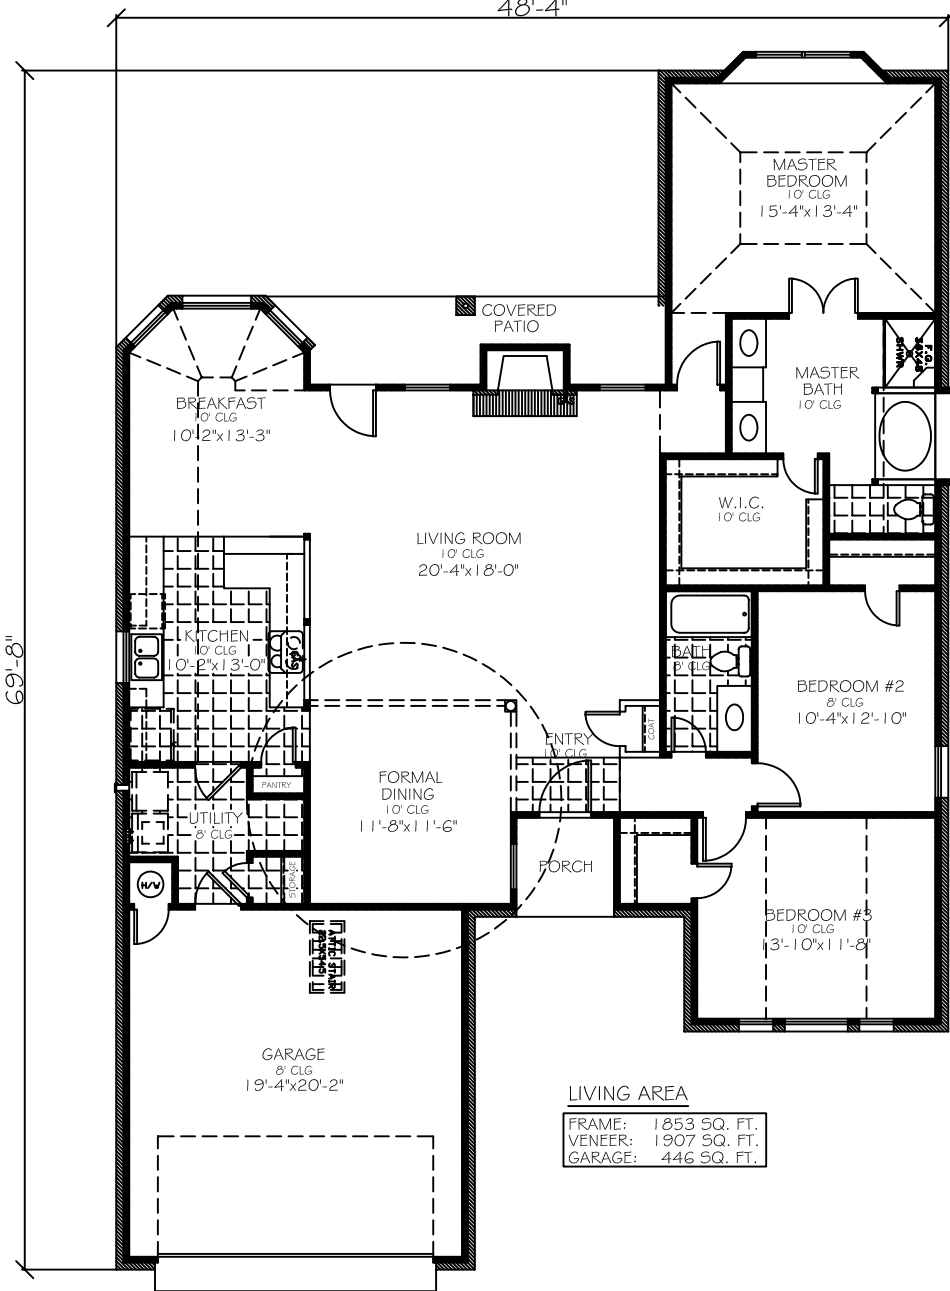

48'-4"

SILVER SERIES
FLOOR PLAN 1907

LIVING AREA

FRAME:	1853 SQ. FT.
VENEER:	1907 SQ. FT.
GARAGE:	446 SQ. FT.