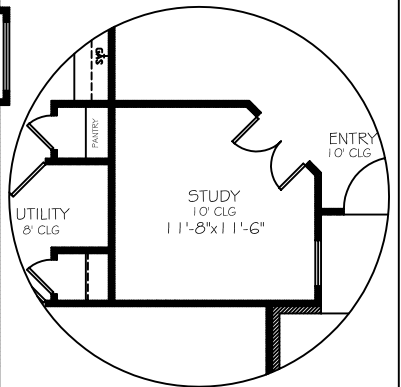

48'-4"

SILVER SERIES
FLOOR PLAN 1907

LIVING AREA

FRAME:	1853 SQ. FT.
VENEER:	1907 SQ. FT.
GARAGE:	446 SQ. FT.