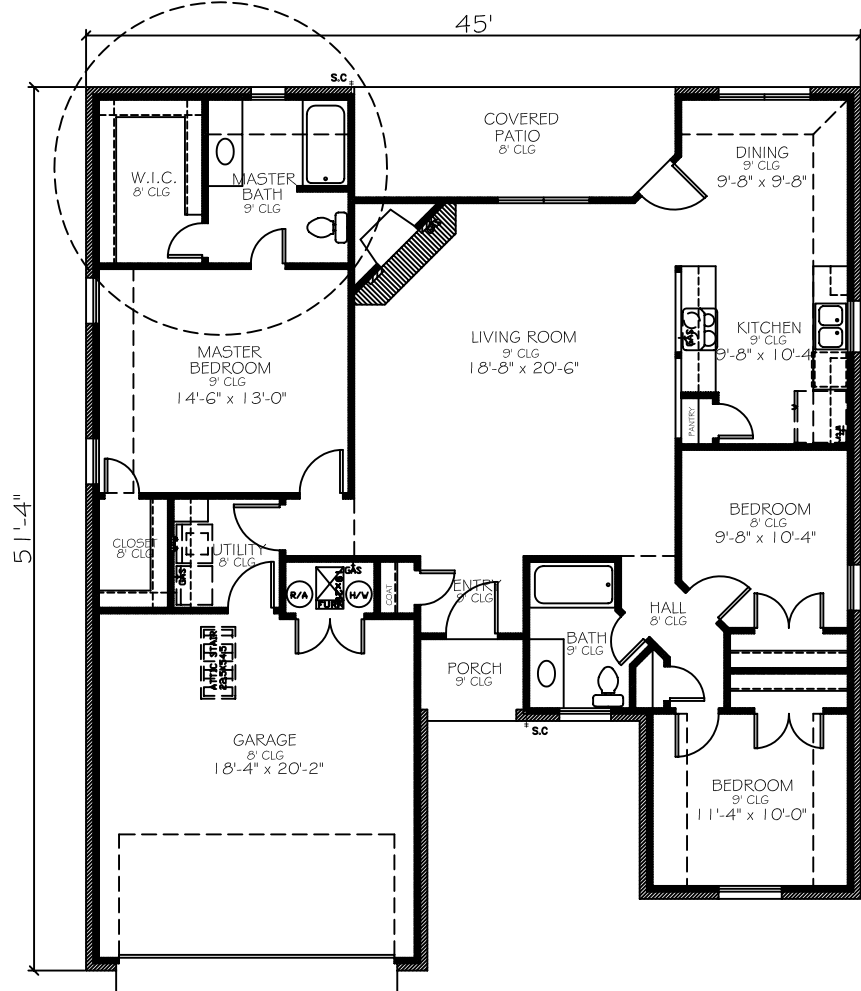

BRONZE SERIES
FLOOR PLAN 1513

OPT. LUXURY
MASTER BATH

HOUSE FOOTAGE	
FRAME:	1454 SQ FT.
VENEER:	1513 SQ FT.
GARAGE FR:	391 SQ FT.