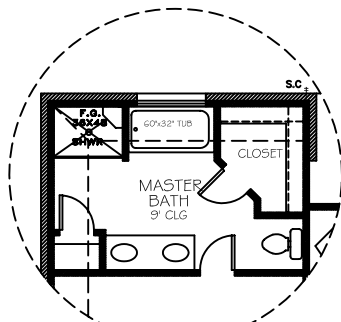

BRONZE SERIES
FLOOR PLAN 1513

OPT. LUXURY
MASTER BATH

HOUSE FOOTAGE	
FRAME:	1454 SQ FT.
VENEER:	1513 SQ FT.
GARAGE FR:	391 SQ FT.