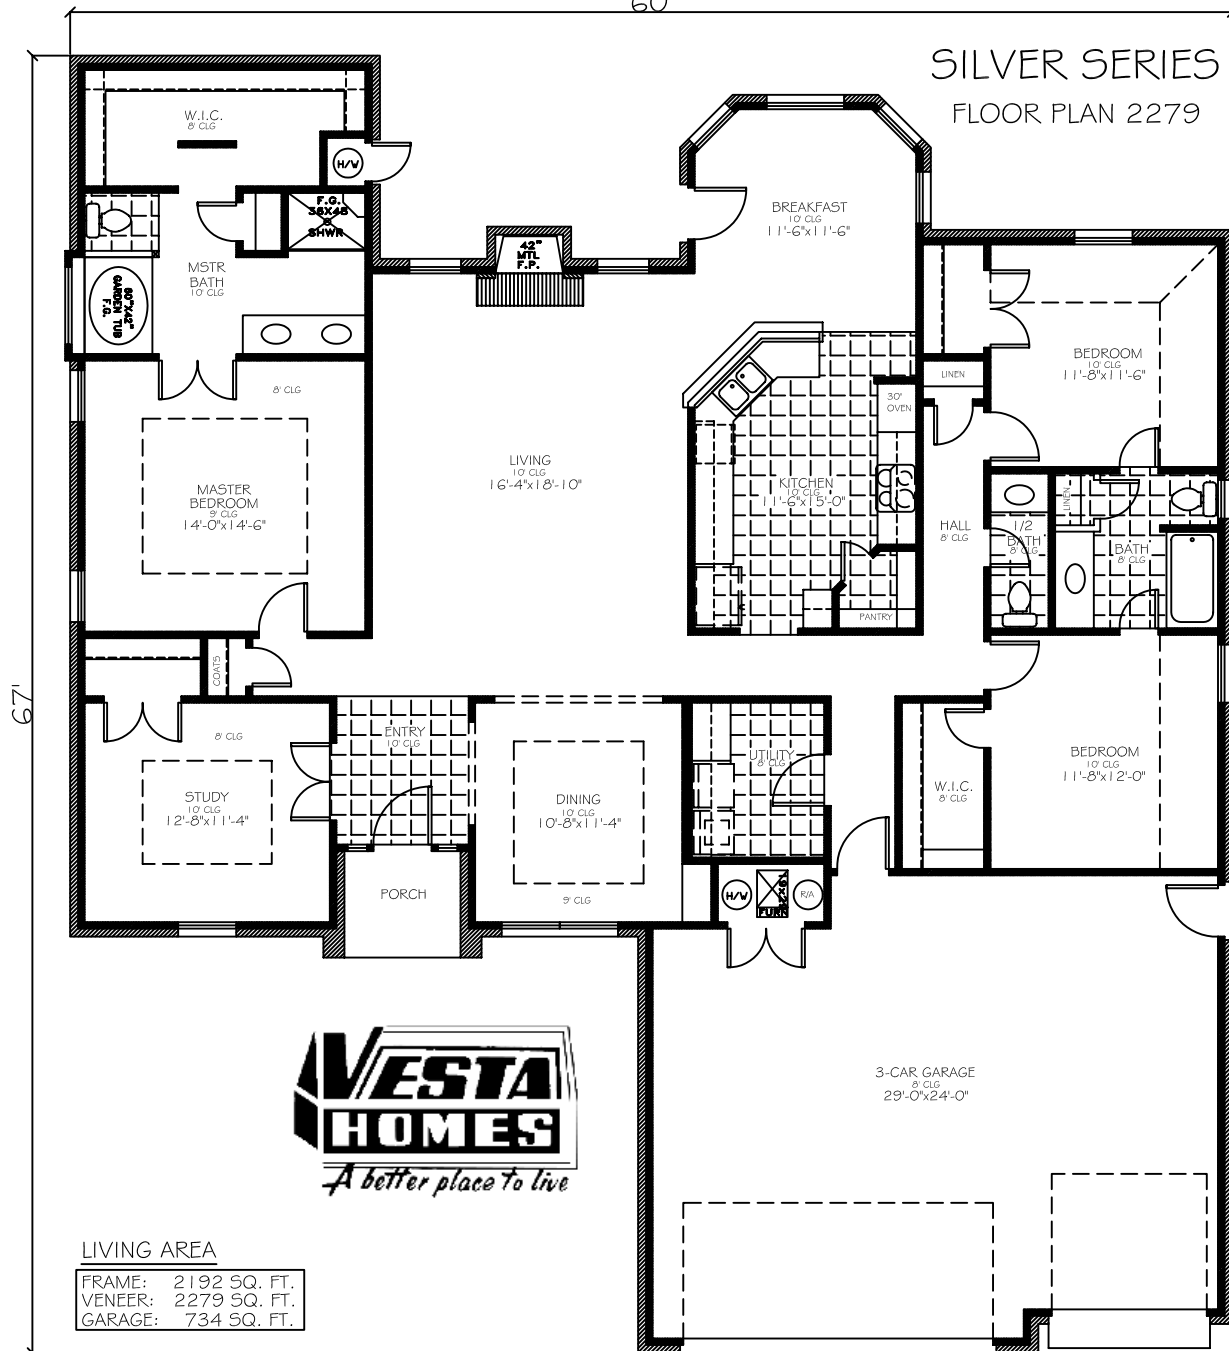

60'

SILVER SERIES
FLOOR PLAN 2279

LIVING AREA
 FRAME: 2192 SQ. FT.
 VENEER: 2279 SQ. FT.
 GARAGE: 734 SQ. FT.

PLAN MAY VARY SLIGHTLY FROM FINISHED HOME

REVISED: 2/5/2002