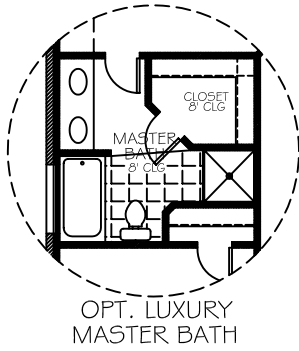

BRONZE SERIES
FLOOR PLAN 1468

HOUSE FOOTAGE	
FRAME:	1402 SQ. FT.
VENEER:	1468 SQ. FT.
GARAGE FR:	399 SQ. FT.