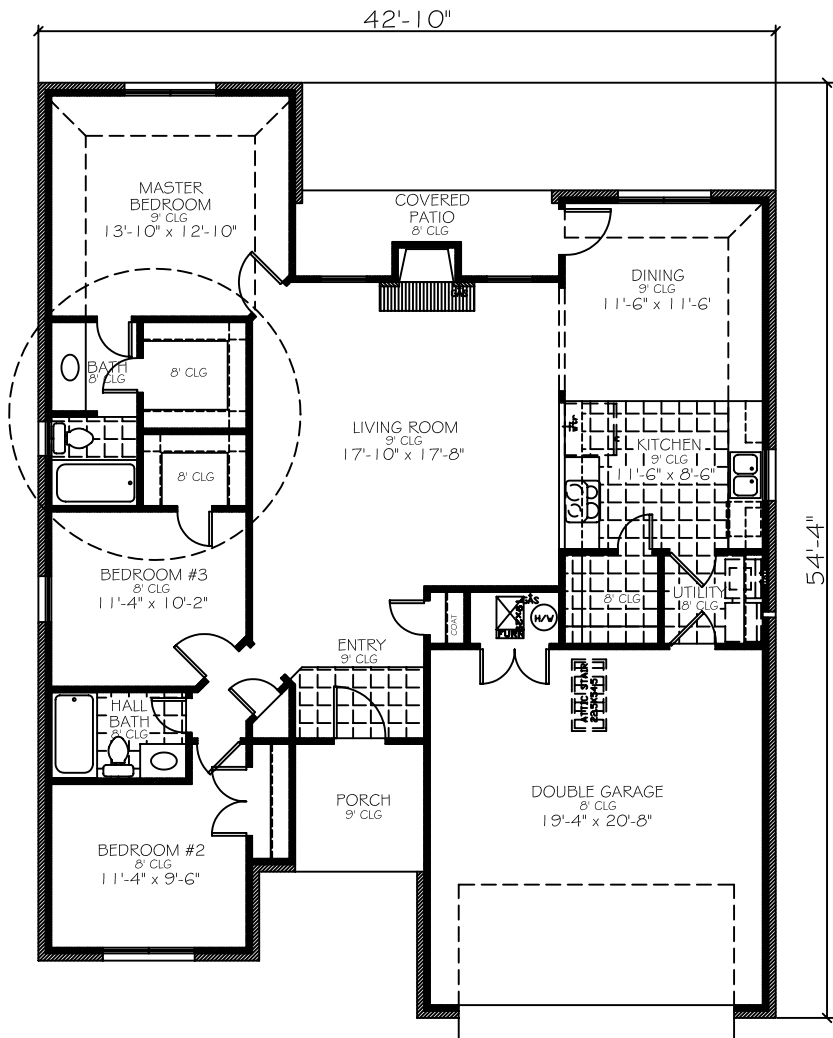

BRONZE SERIES
FLOOR PLAN 1468

HOUSE FOOTAGE	
FRAME:	1402 SQ. FT.
VENEER:	1468 SQ. FT.
GARAGE FR:	399 SQ. FT.