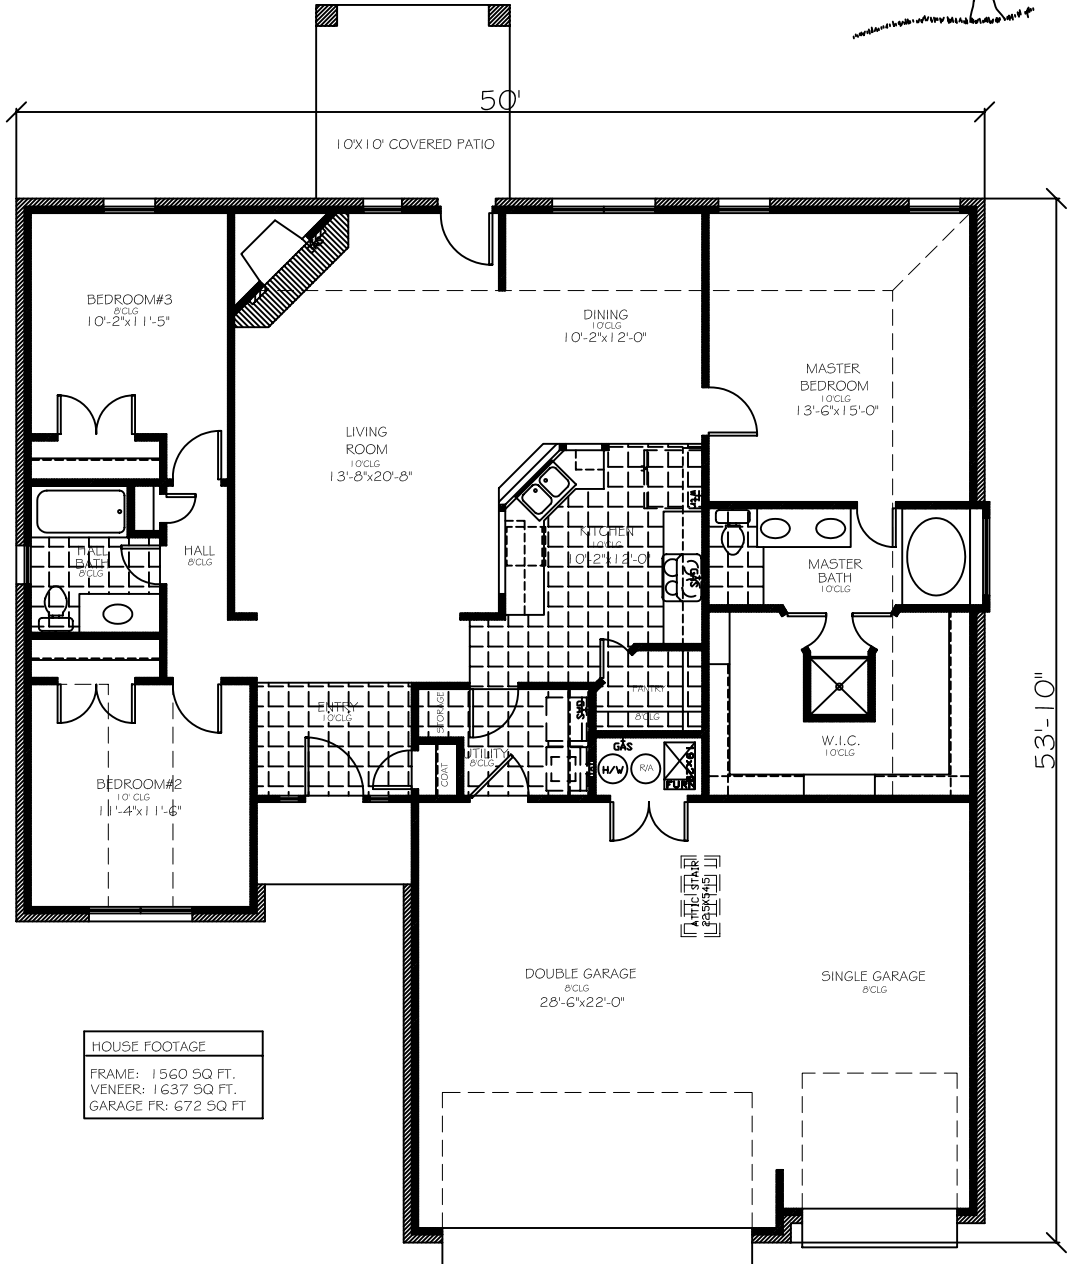

SILVER SERIES
FLOOR PLAN 1637

HOUSE FOOTAGE	
FRAME:	1560 SQ FT.
VENEER:	1637 SQ FT.
GARAGE FR:	672 SQ FT.