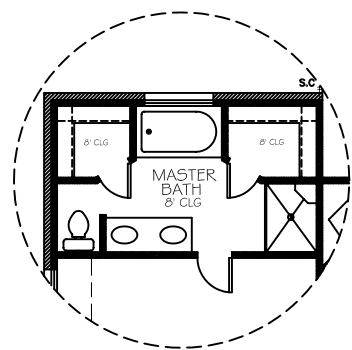

BRONZE SERIES
FLOOR PLAN 1620

OPT. LUXURY
MASTER BATH

HOUSE FOOTAGE	
FRAME:	1570 SQ. FT.
VENEER:	1620 SQ. FT.
GARAGE FR:	412 SQ. FT.