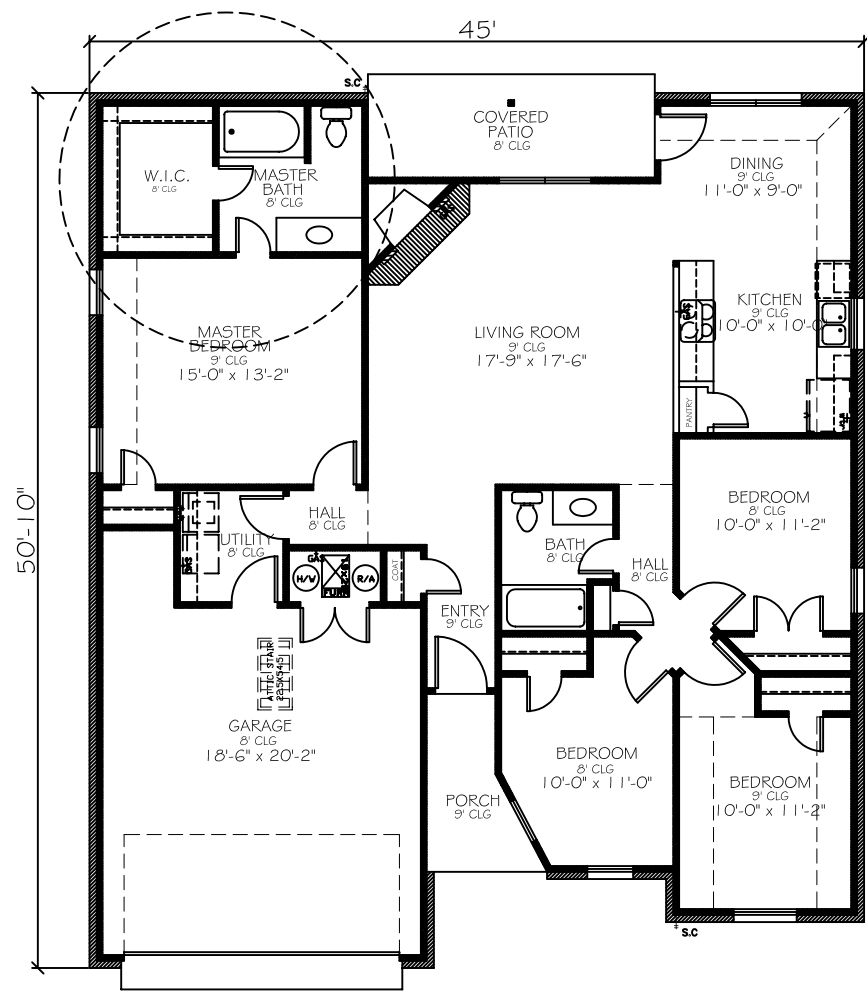

BRONZE SERIES
FLOOR PLAN 1620

OPT. LUXURY
MASTER BATH

HOUSE FOOTAGE	
FRAME:	1570 SQ. FT.
VENEER:	1620 SQ. FT.
GARAGE FR:	412 SQ. FT.