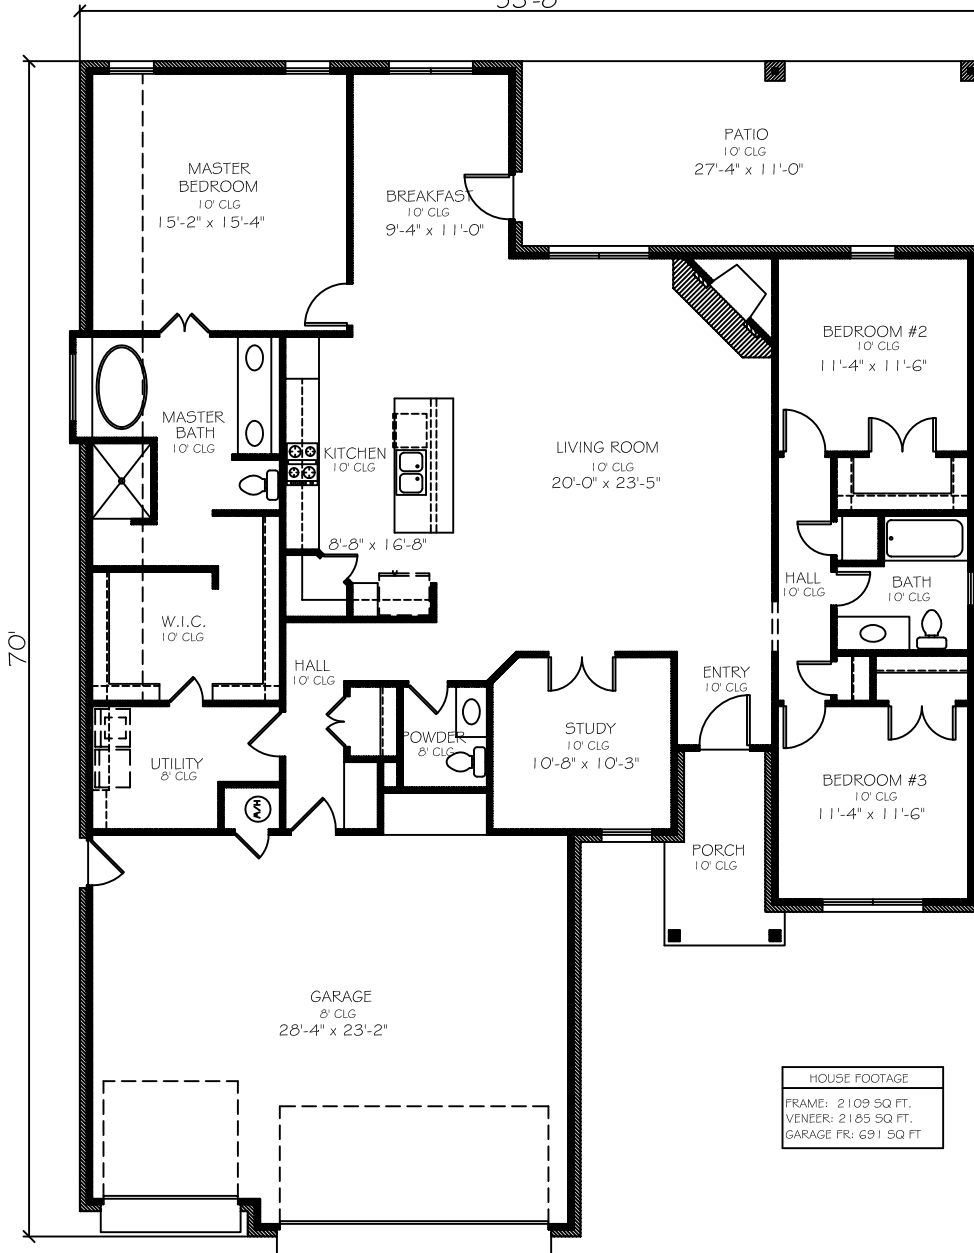

53'-8"

HOUSE FOOTAGE	
FRAME:	2109 SQ. FT.
VENEER:	2185 SQ. FT.
GARAGE FR:	691 SQ. FT.

2600 VAN BUREN, STE. 2602
NORMAN, OK 73072
405-447-8999

8412 ROSITA WAY