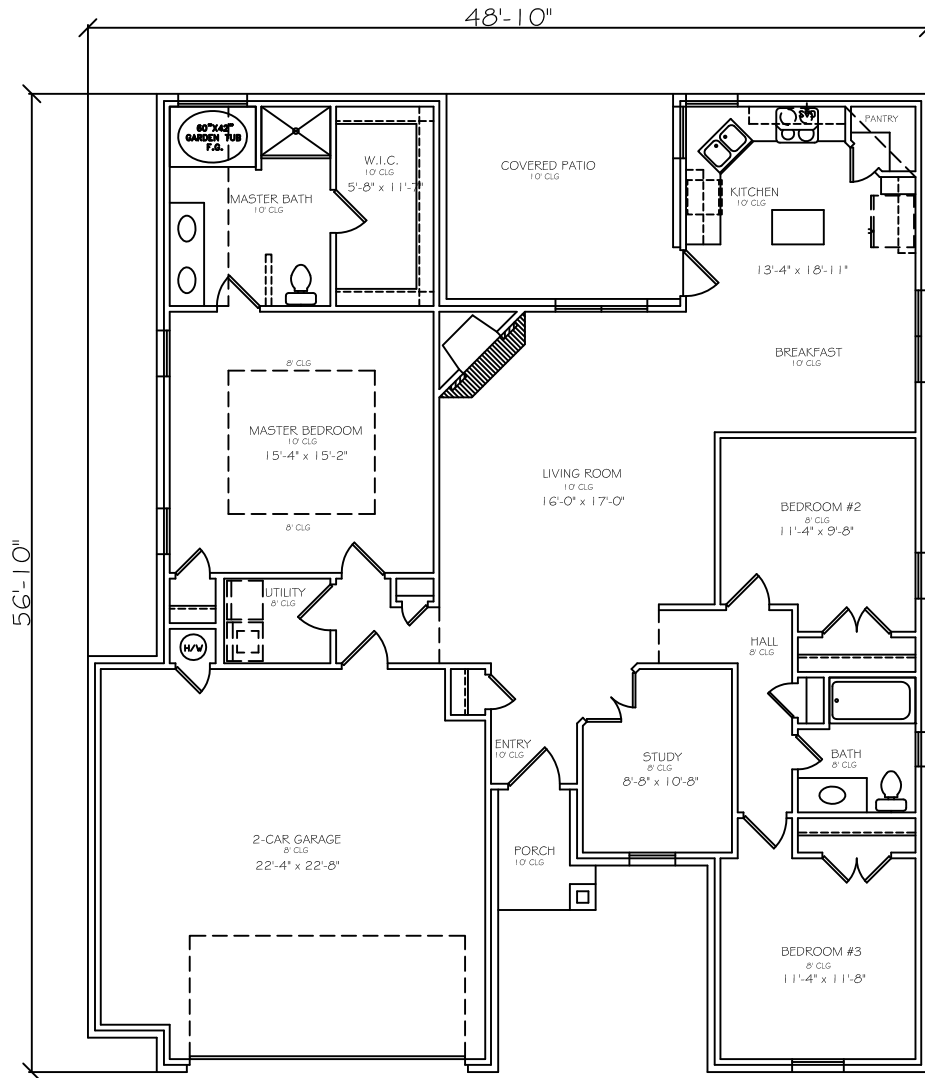

7428 GENEVA REA LN.

1767 SQ.FT. VENEER

PLAN MAY VARY SLIGHTLY FROM FINISHED HOME